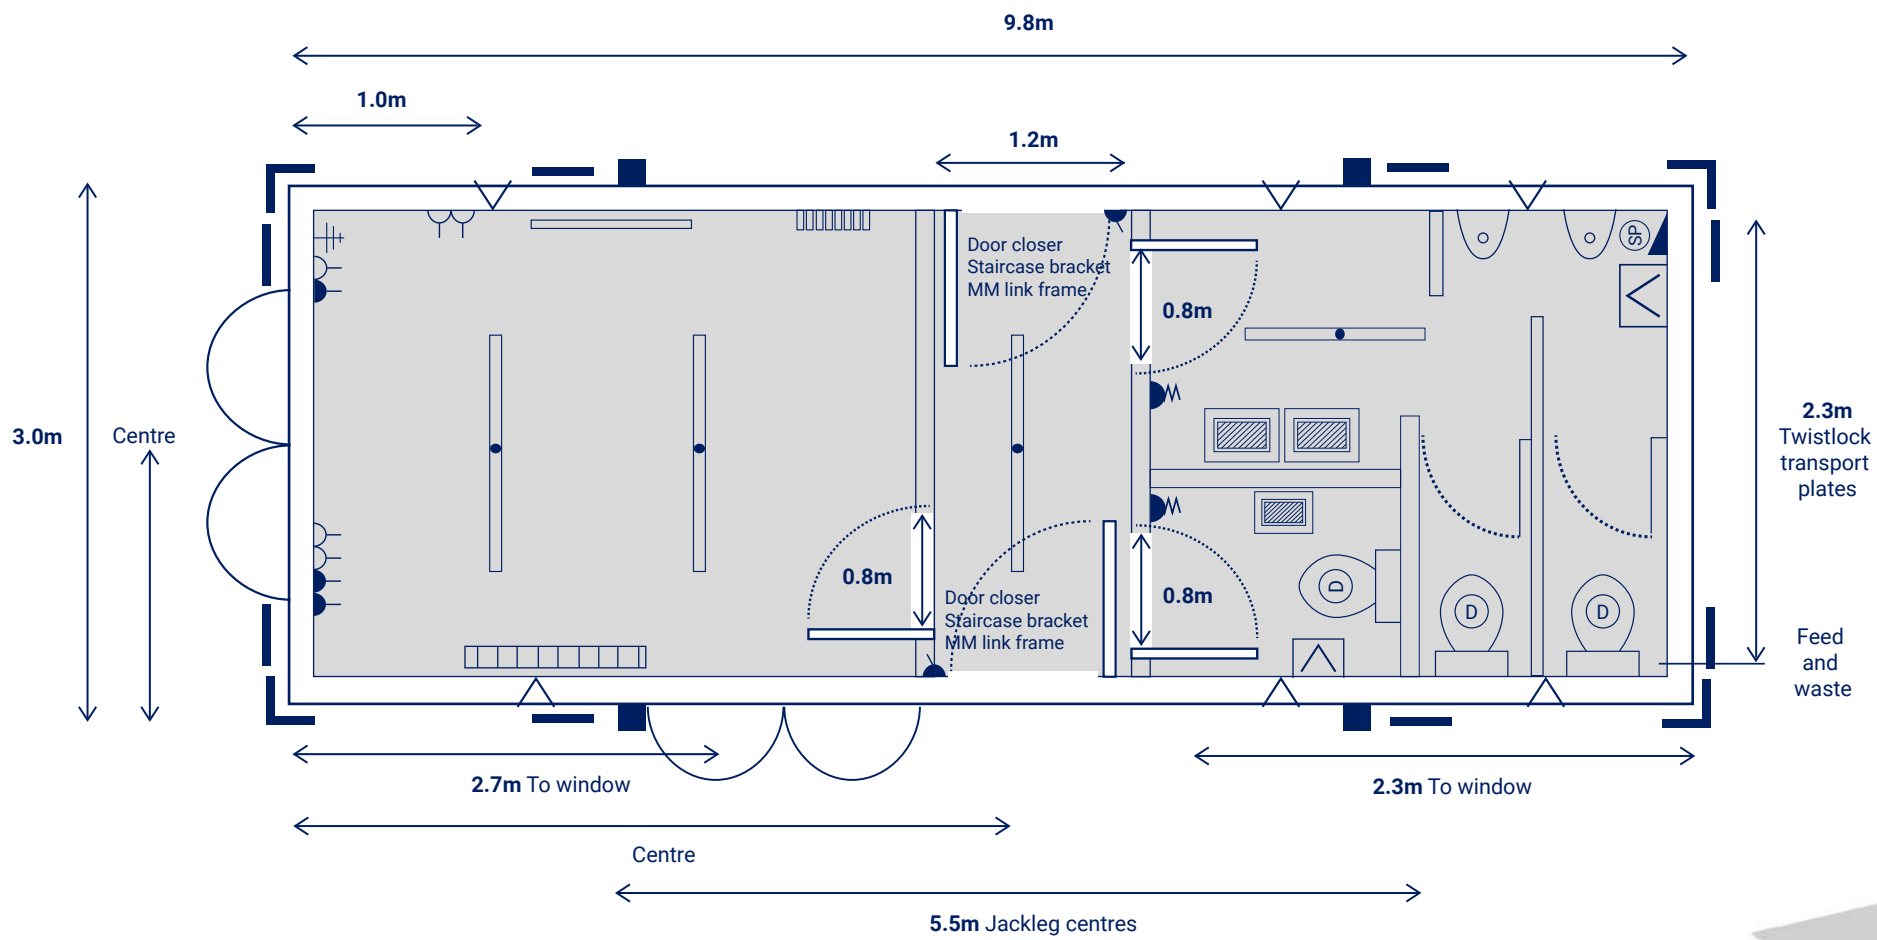

32ft x 10ft Office cor 2+1

Furniture shown indicative only