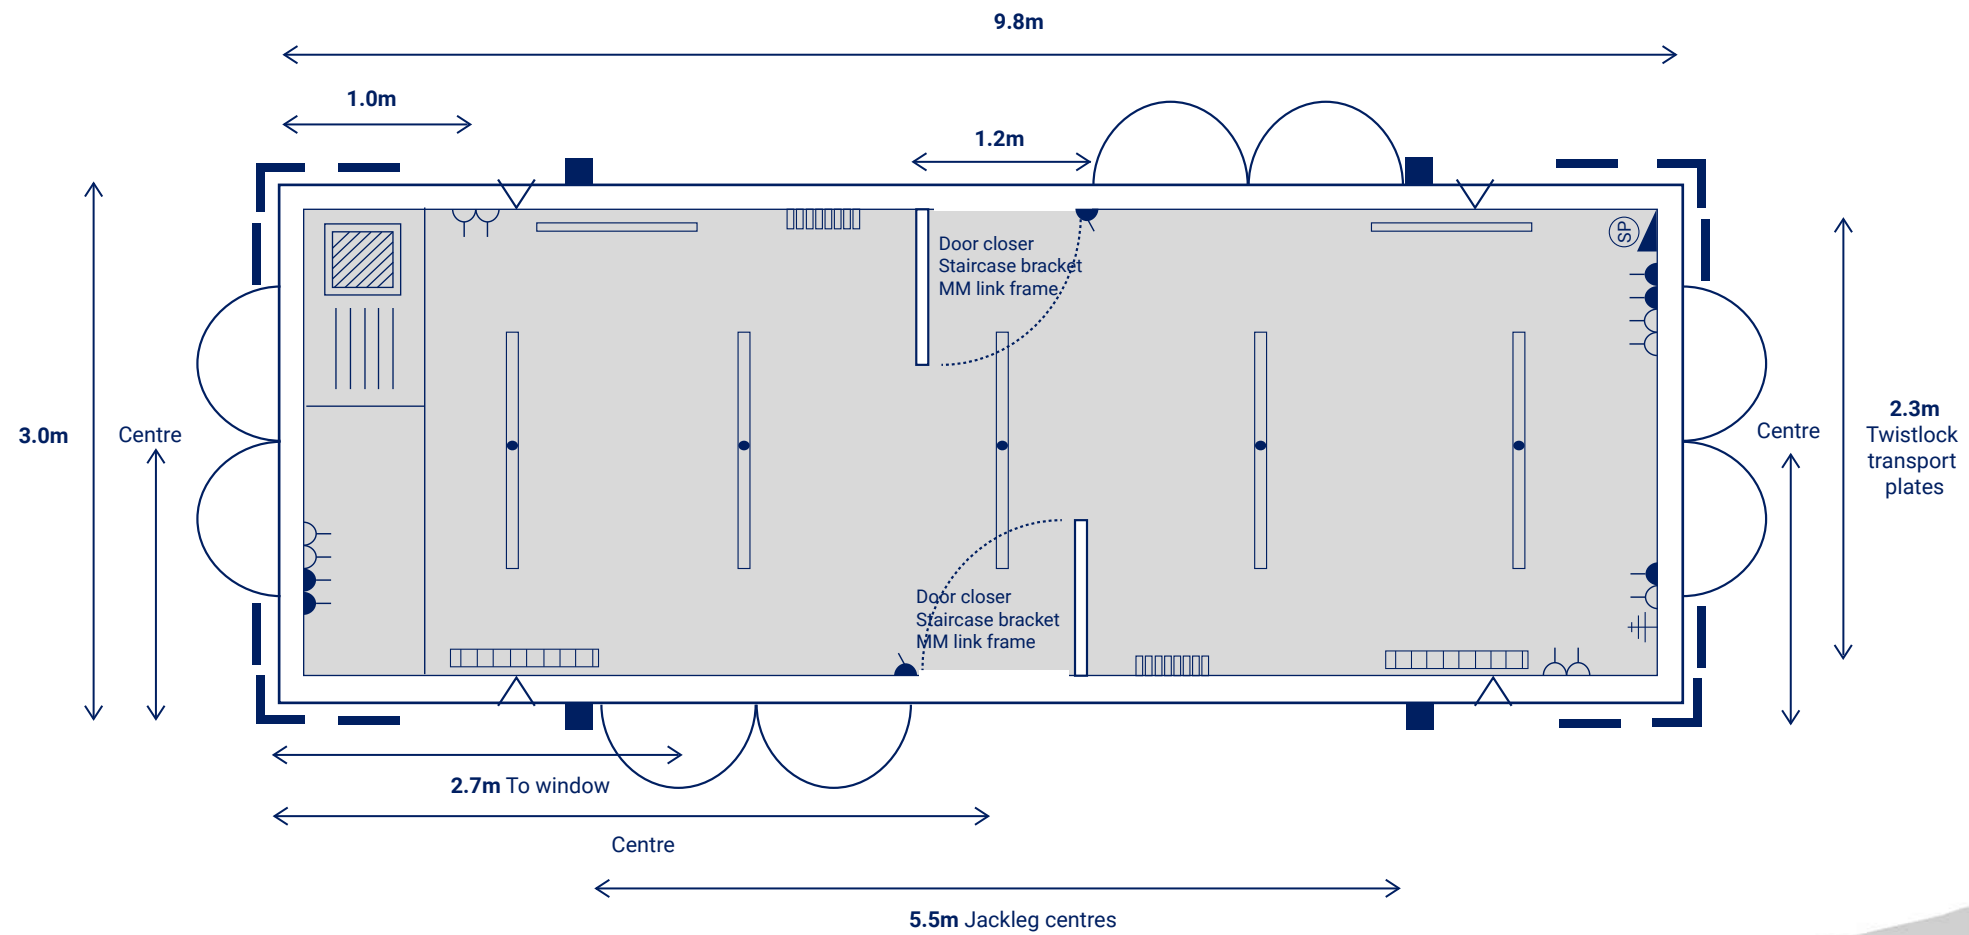

# 32ft x 10ft Canteen cor 2+1

Furniture shown indicative only