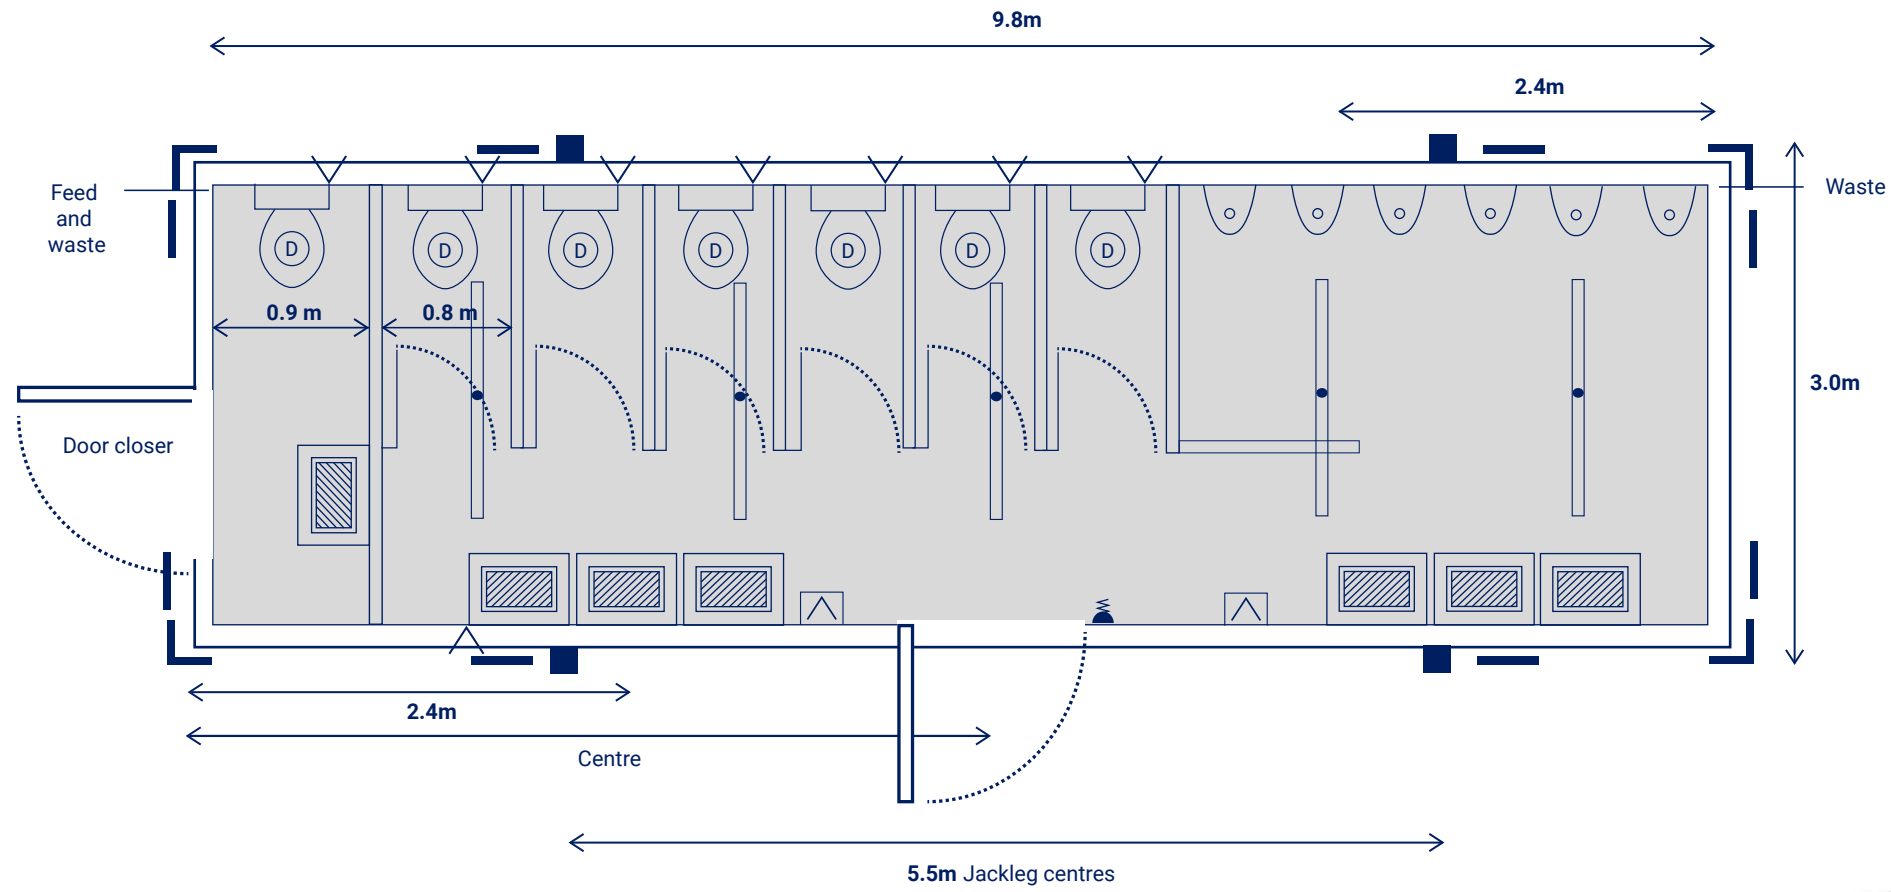

32ft x 10ft 6+1 WC

Furniture shown indicative only