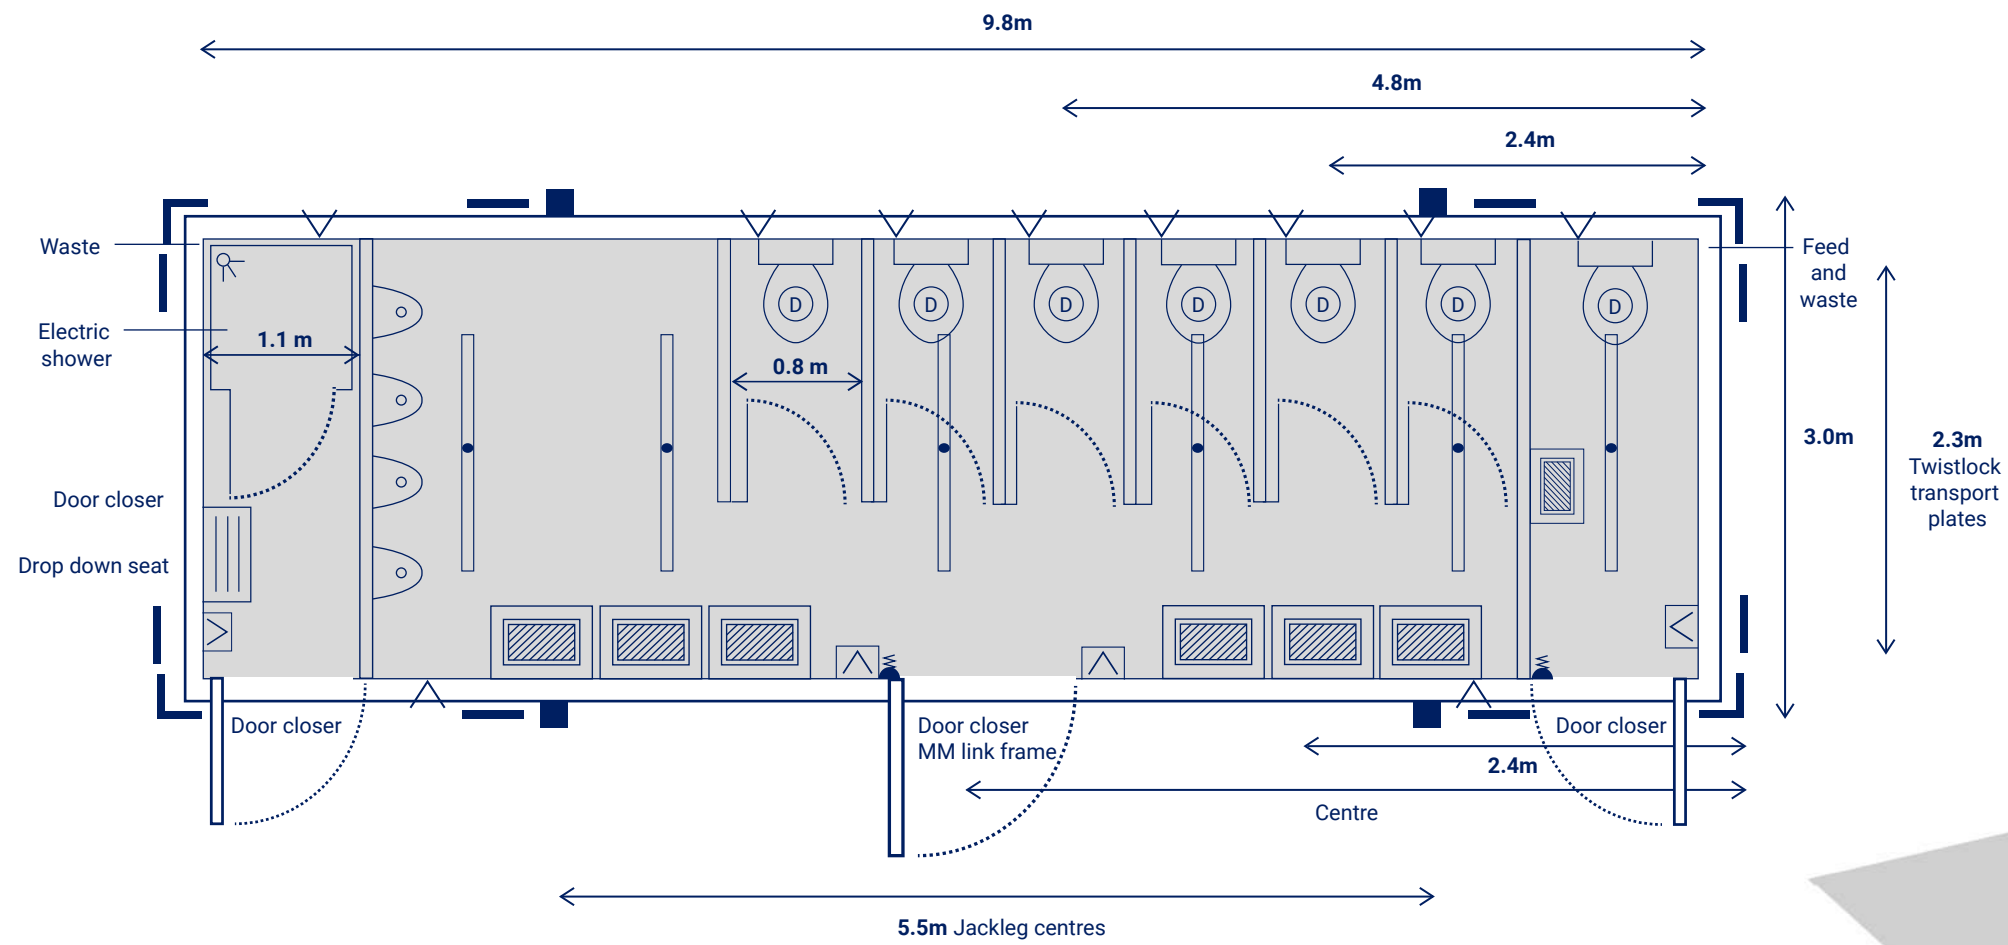

32ft x 10ft 6+1 + Shower

Furniture shown indicative only