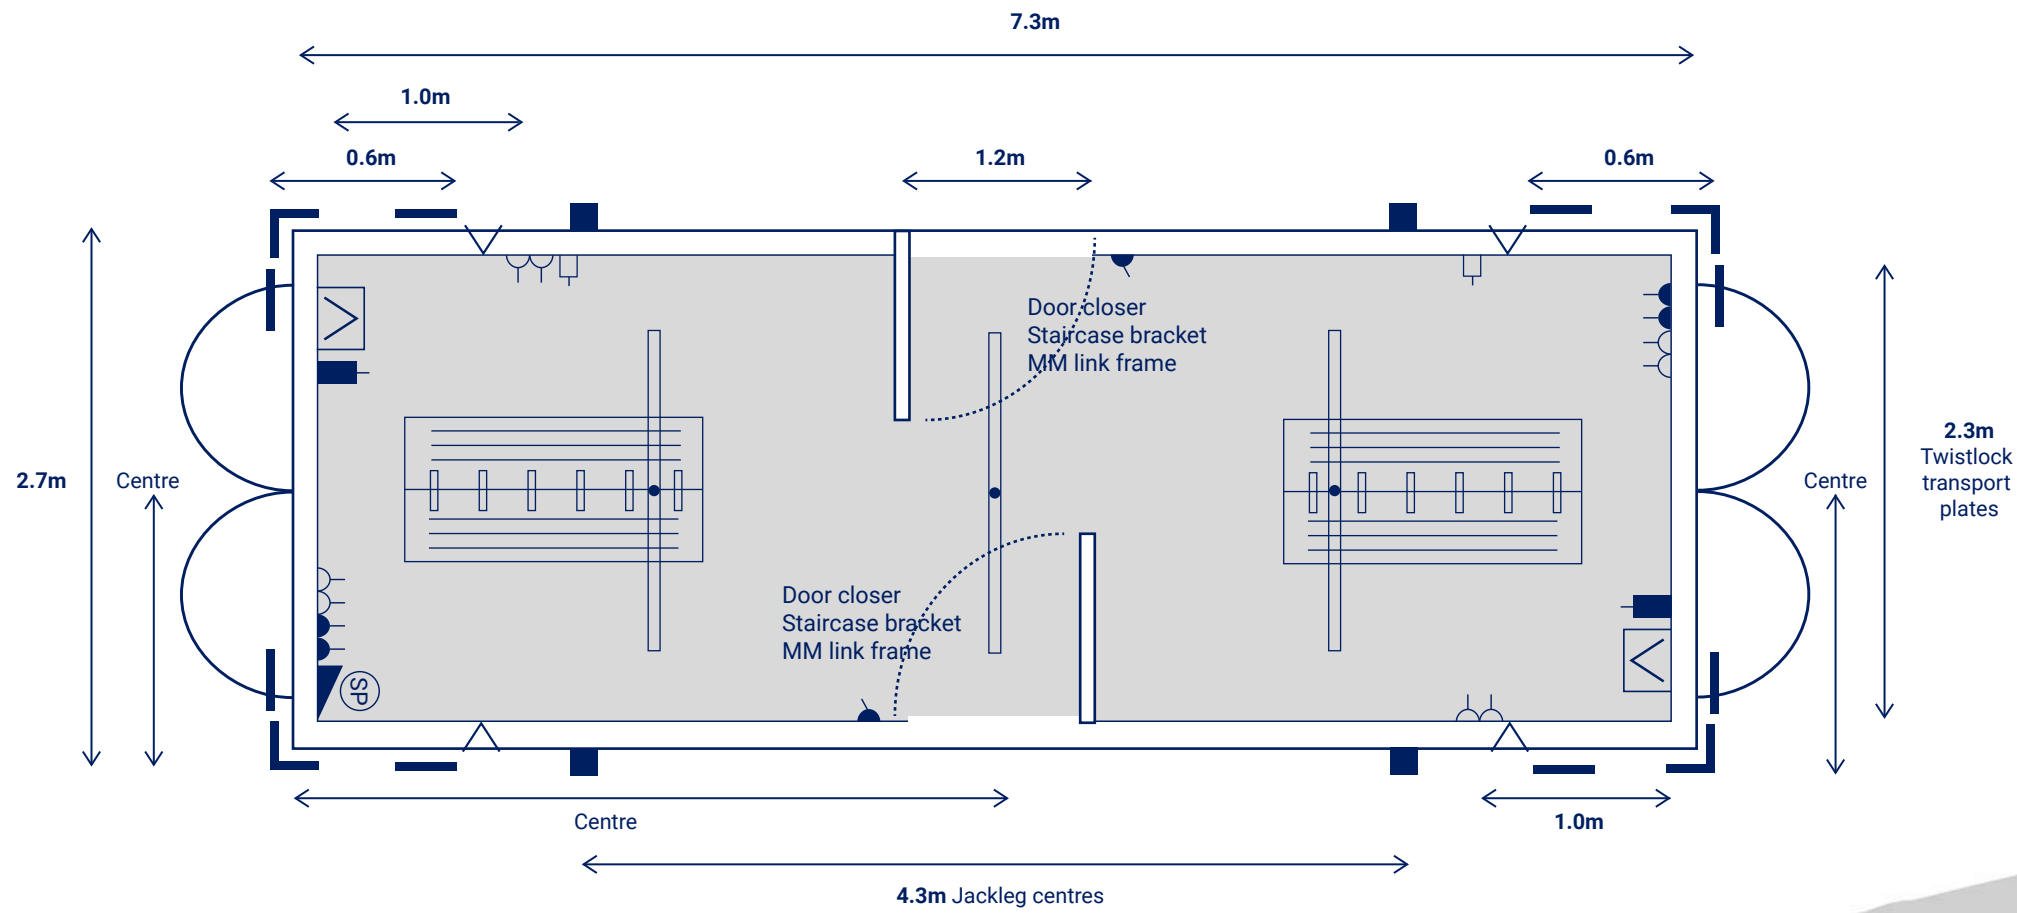

24ft x 9ft Drying Room

Furniture shown indicative only