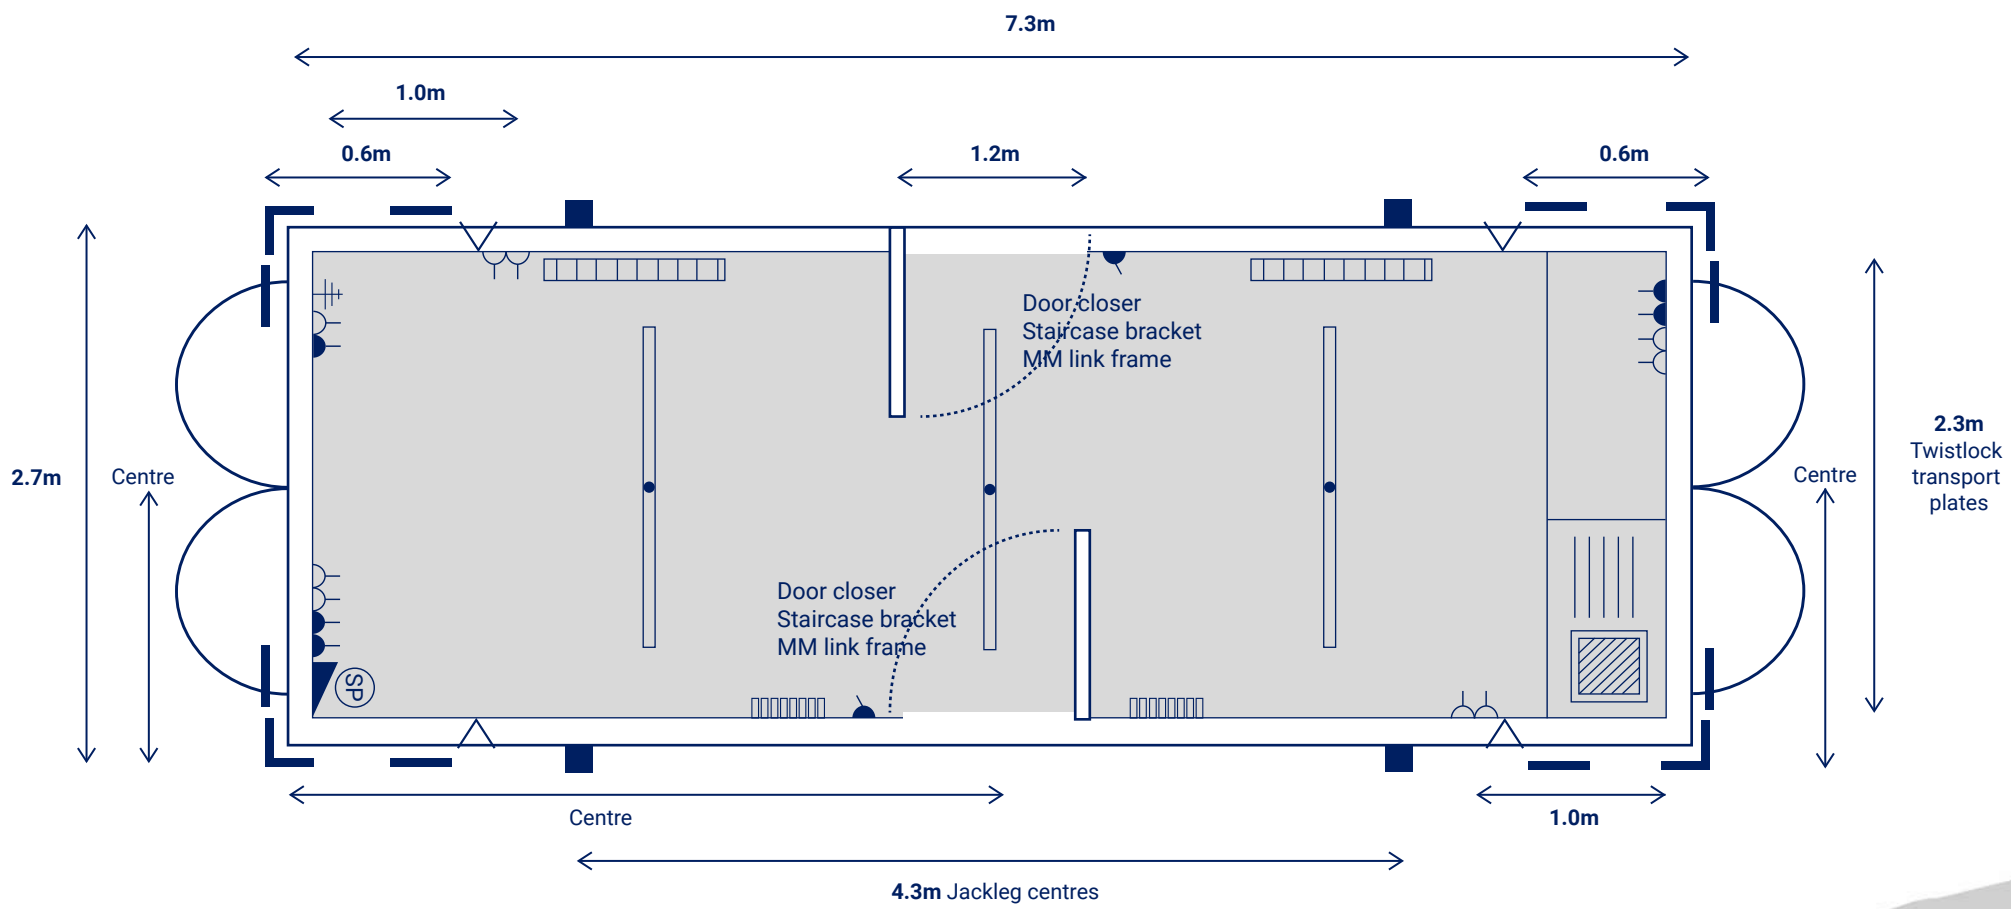

24ft x 9ft Canteen

Furniture shown indicative only