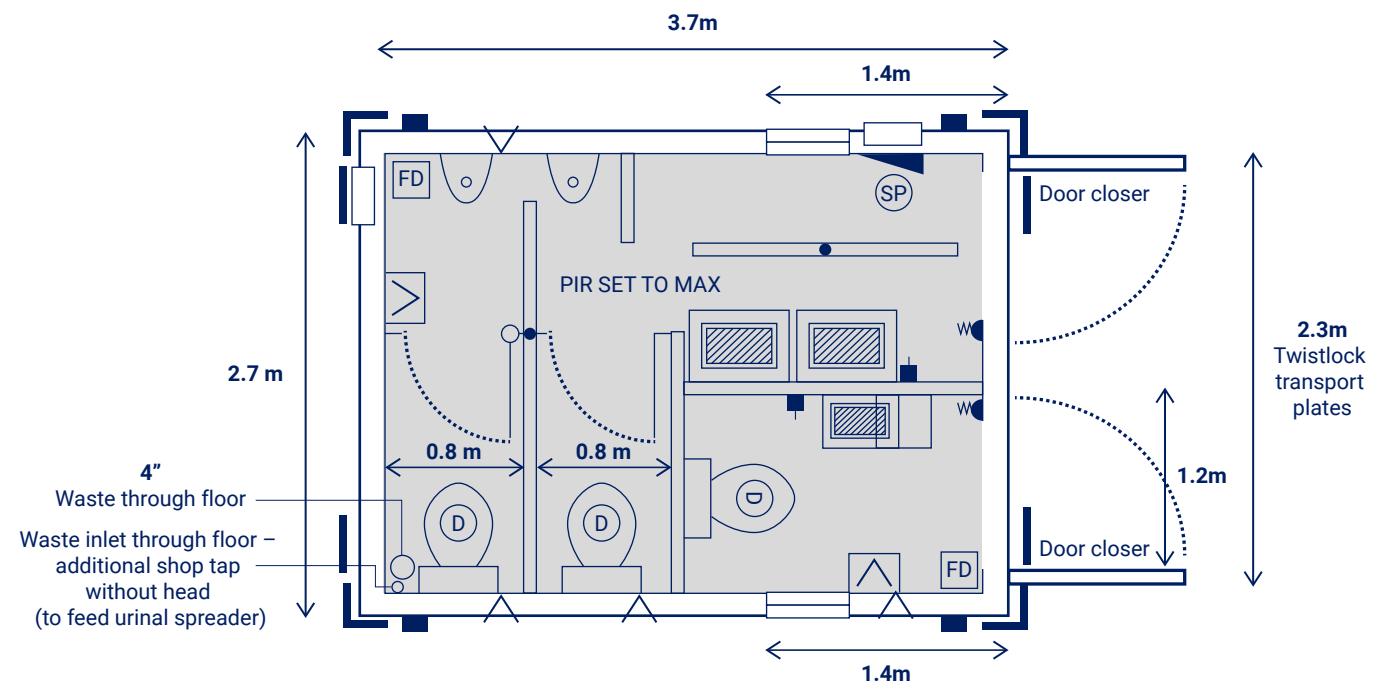

12ft x 9ft 2+1 Toilet

Furniture shown indicative only